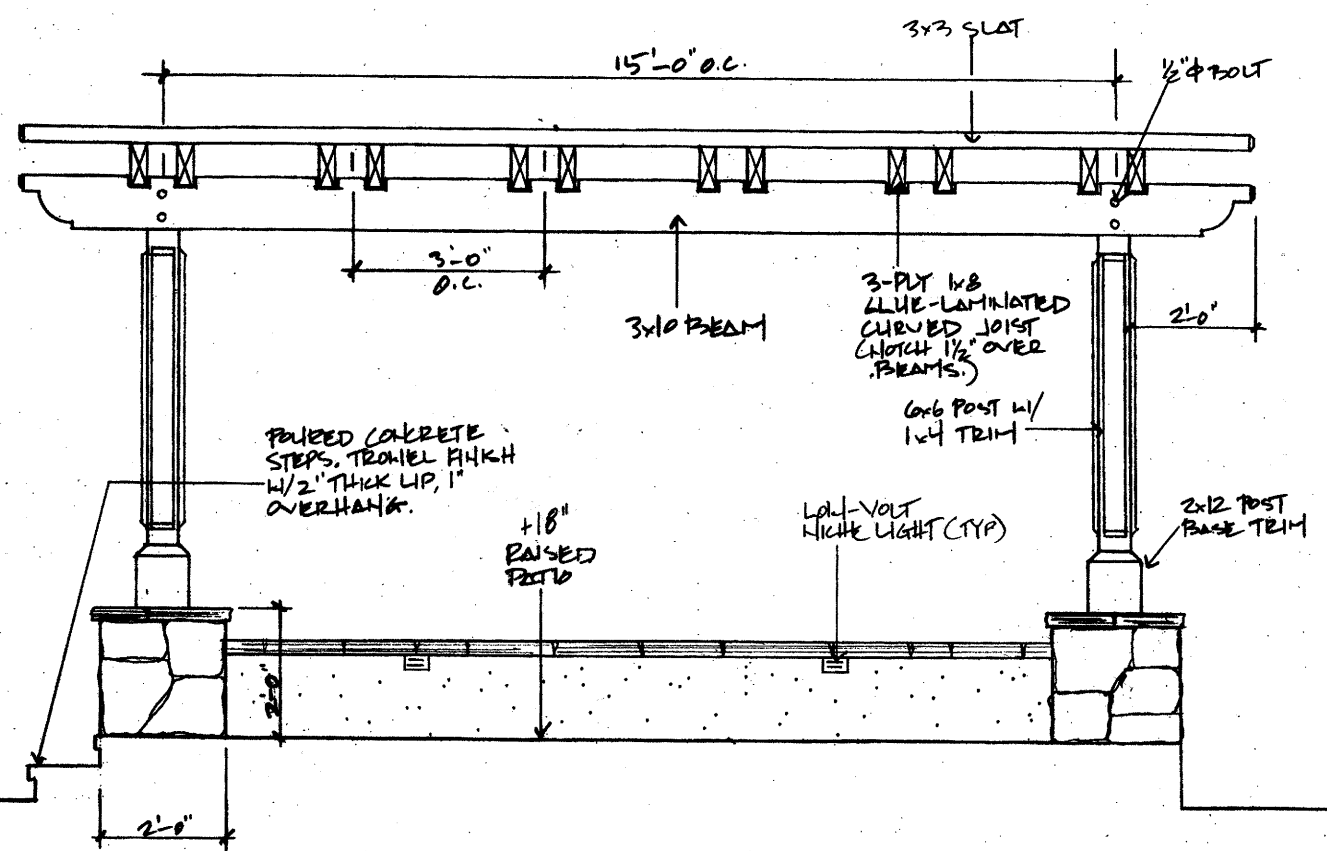

A FIREPLACE PATIO AT POOL - FRONT ELEVATION
SCALE: 1/2" = 1'-0"

B FIREPLACE PATIO AT POOL - SIDE ELEVATION
SCALE: 1/2" = 1'-0"

C GATE W/ T-ARBOR
SCALE: 1/2" = 1'-0"

D ARBOR AT RAISED PATIO - NORTH ELEVATION
SCALE: 1/2" = 1'-0"

E ARBOR AT RAISED PATIO - EAST ELEVATION
SCALE: 1/2" = 1'-0"

F ARBOR AT RAISED PATIO
SCALE: 1/8" = 1'-0"