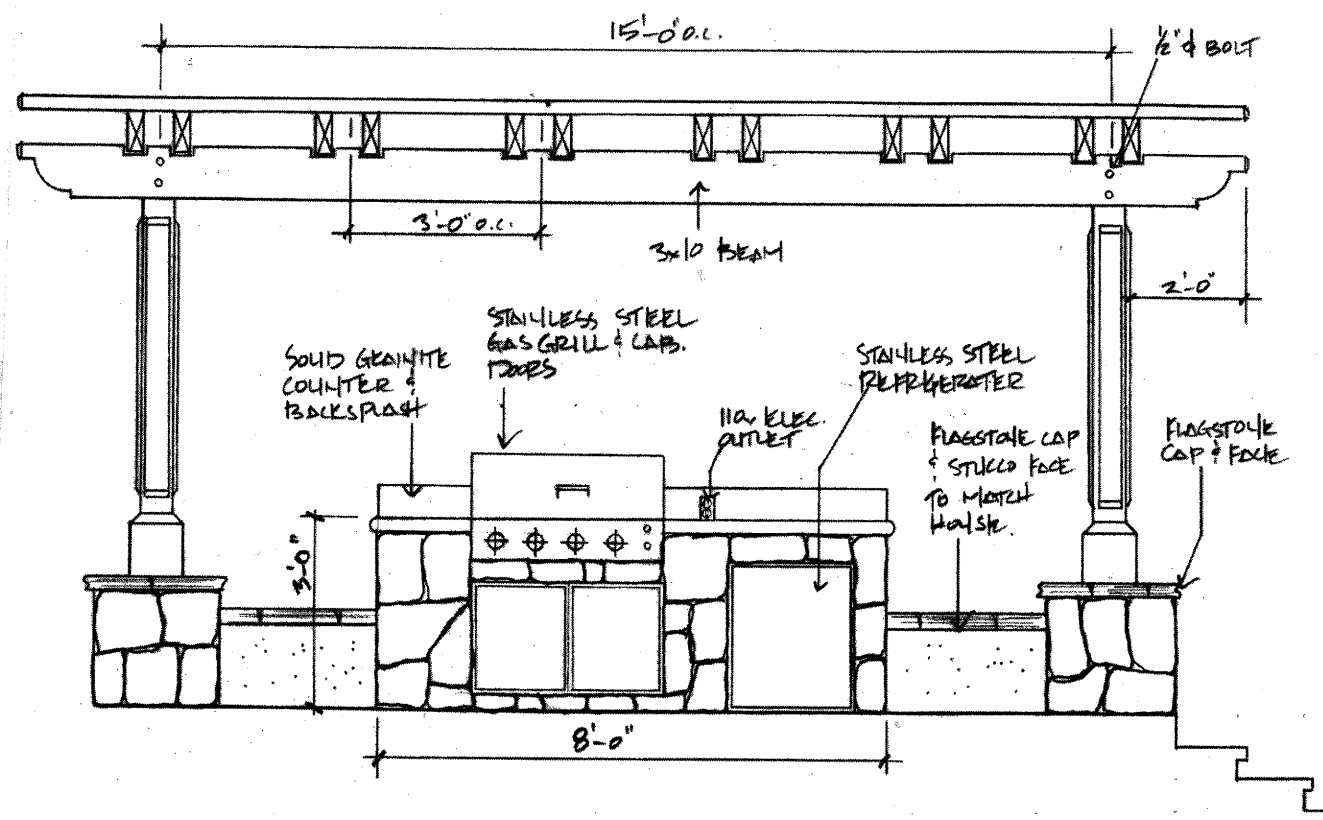

A FIREPLACE PATIO AT POOL - FRONT ELEVATION
SCALE: 1/2" = 1'-0"

B FIREPLACE PATIO AT POOL - SIDE ELEVATION
SCALE: 1/2" = 1'-0"

C GATE W/ T-ARBOR
SCALE: 1/2" = 1'-0"

D ARBOR AT RAISED PATIO - NORTH ELEVATION
SCALE: 1/2" = 1'-0"

E ARBOR AT RAISED PATIO - EAST ELEVATION
SCALE: 1/2" = 1'-0"

F ARBOR AT RAISED PATIO
SCALE: 1/8" = 1'-0"