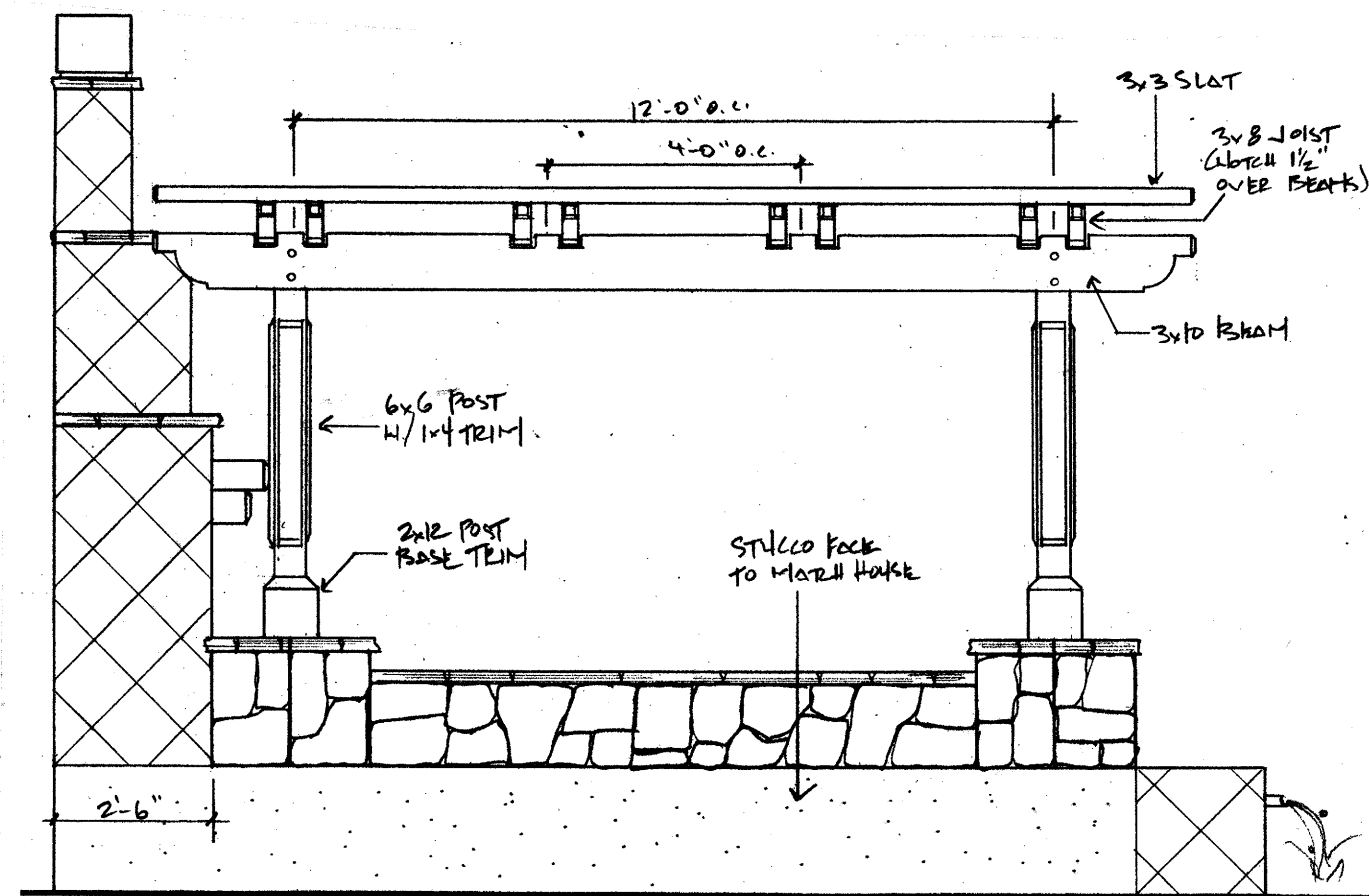

A FIREPLACE PATIO AT POOL - FRONT ELEVATION
SCALE: 1/2" = 1'-0"

B FIREPLACE PATIO AT POOL - SIDE ELEVATION
SCALE: 1/2" = 1'-0"

C GATE W/ T-ARBOR
SCALE: 1/2" = 1'-0"

D ARBOR AT RAISED PATIO - NORTH ELEVATION
SCALE: 1/2" = 1'-0"

E ARBOR AT RAISED PATIO - EAST ELEVATION
SCALE: 1/2" = 1'-0"

F ARBOR AT RAISED PATIO
SCALE: 1/8" = 1'-0"