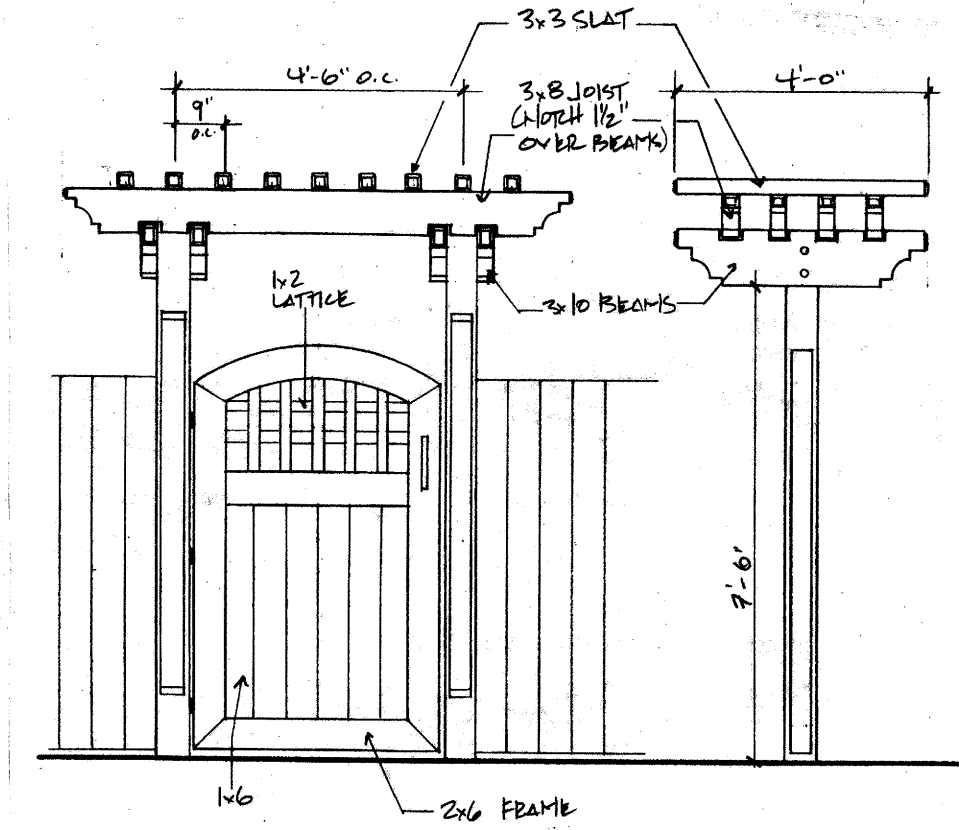

A FIREPLACE PATIO AT POOL - FRONT ELEVATION
SCALE: 1/2" = 1'-0"

B FIREPLACE PATIO AT POOL - SIDE ELEVATION
SCALE: 1/2" = 1'-0"

C GATE W/ T-ARBOR
SCALE: 1/2" = 1'-0"

D ARBOR AT RAISED PATIO - NORTH ELEVATION
SCALE: 1/2" = 1'-0"

E ARBOR AT RAISED PATIO - EAST ELEVATION
SCALE: 1/2" = 1'-0"

F ARBOR AT RAISED PATIO
SCALE: 1/8" = 1'-0"