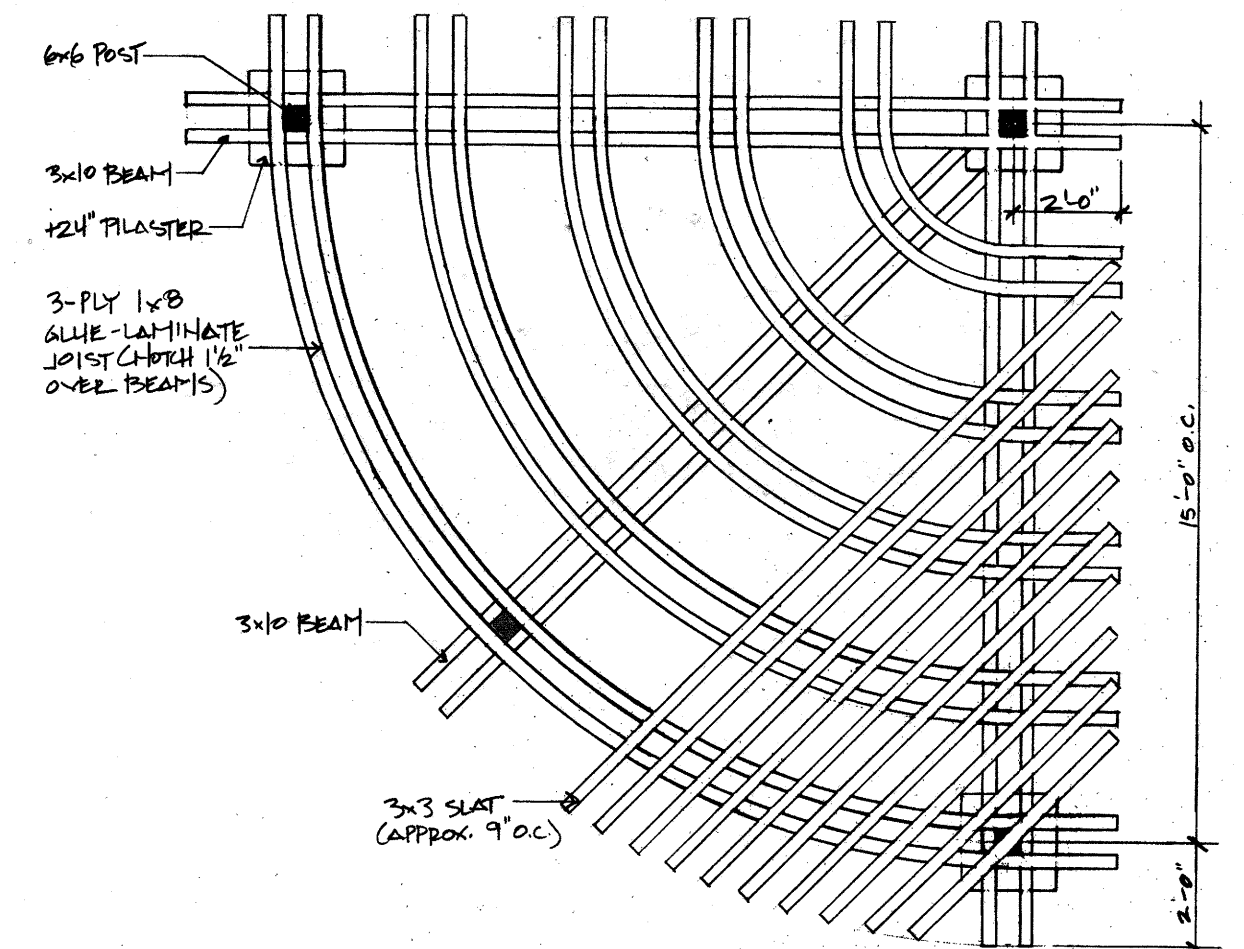

A FIREPLACE PATIO AT POOL - FRONT ELEVATION
SCALE: 1/2" = 1'-0"

B FIREPLACE PATIO AT POOL - SIDE ELEVATION
SCALE: 1/2" = 1'-0"

C GATE W/ T-ARBOR
SCALE: 1/2" = 1'-0"

D ARBOR AT RAISED PATIO - NORTH ELEVATION
SCALE: 1/2" = 1'-0"

E ARBOR AT RAISED PATIO - EAST ELEVATION
SCALE: 1/2" = 1'-0"

F ARBOR AT RAISED PATIO
SCALE: 1/8" = 1'-0"